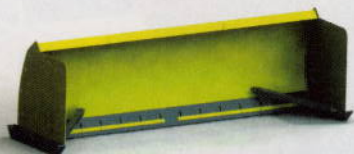

bercomac.com

Indicate [341] on inquiry card

SnowEx SP-75 Walk-Behind Spreader

The SnowEx SP-75 walk-behind spreader features an exclusive single-slot port design, making the unit capable of freely spreading large bulk materials and bag salt. With a hopper capacity of 1.8 cubic feet (roughly 100 pounds), the unit is ideal for sidewalks, driveways and other tight applications. Furthermore, the SP-75 includes a stainless-steel deflector, which encases the spinner and ensures that the spread material is delivered in a controlled, predictable pattern.

trynexusfactory.com

Indicate [343] on inquiry card

MACHINABILITY

- Municipal Trucks
- Wheel Loaders
- Backhoes
- Tractors
- Skid Steers
- Sidewalk Equipment

MODELS AVAILABLE

- 10-way power vee plows with tripping edges
- 10-way Power side wing plows with tripping edges
- Trip edge & trip mold board straight plows
- Sidewalk vee plow with tripping edges

8' - 16' Box Plows
Now Available

VIEW ONLINE DEMO

WWW.MACHINABILITY.COM
QUALITY DOESN'T COST - IT PAYS!
(905) 332-8088
Toll Free: 1-877-321-2282

INDICATE [342] ON INQUIRY CARD